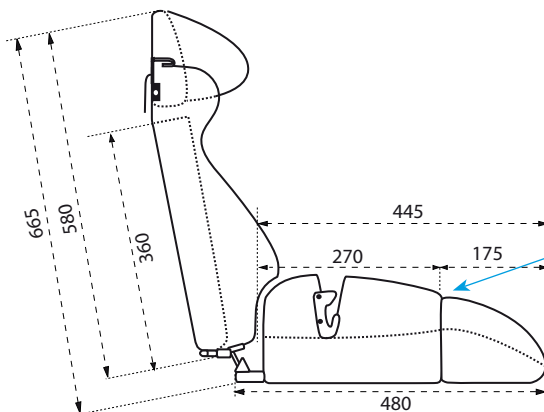

We also provide the option of service and maintenance visits by our trained engineer to keep your product in perfect working order.

Carrot II Measurements

MEASUREMENTS (mm)	MIN	MAX
Backrest Height	580	680
Overall Width of Chair	470	
Trunk Width (between balance pads)	230 approx	
Overall Weight of Chair	8 kg	
Approx User Weight	15 - under 49 kg	

Seat Depth (without front seat)	270
Seat Depth (standard)	445
Seat Depth (with 50mm extra pad)	495
Seat Depth (with 100mm extra pad)	545

Carrot II age range 3 - 15 years approx depending on physique

Extra pads can be inserted to extend the seat

Mini Carro Measurements

MEASUREMENTS (mm)	MIN	MAX
Backrest Height	-	640
Overall Width of Chair	420	
Trunk Width (between balance pads)	210	
Overall Weight of Chair	9 kg	
Approx User Weight	9 - under 18 kg	

Mini Carro age range 1-3 years approx depending on physique. As the Mini Carro is a smaller seat there is no height adjustment of the back.

Seat Depth (without front seat)	240
Seat Depth (standard)	430
Seat Depth (with 50mm extra pad)	480
Seat Depth (with urethane step kit)	530