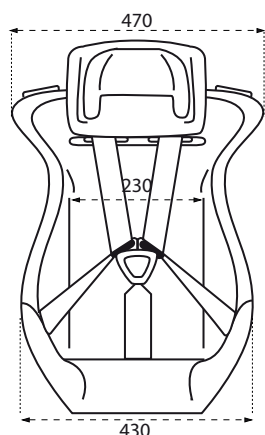

We also provide the option of service and maintenance visits by our trained engineer to keep your product in perfect working order.

Carrot II Measurements

MEASUREMENTS (mm)	MIN	MAX
Backrest Height	580	680
Overall Width of Chair	470	
Trunk Width (between balance pads)	230 approx	
Overall Weight of Chair	8 kg	
Approx User Weight	15 - under 49 kg	

Seat Depth (without front seat)	270
Seat Depth (standard)	445
Seat Depth (with 50mm extra pad)	495
Seat Depth (with 100mm extra pad)	545

Carrot II age range 3 - 15 years approx depending on physique

Extra pads can be inserted to extend the seat

Mini Carro Measurements

MEASUREMENTS (mm)	MIN	MAX
Backrest Height	-	640
Overall Width of Chair	420	
Trunk Width (between balance pads)	210	
Overall Weight of Chair	9 kg	
Approx User Weight	9 - under 18 kg	