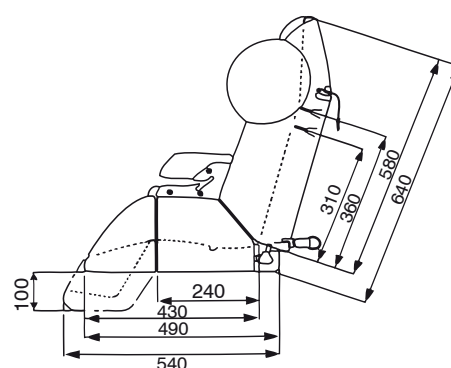

We also provide the option of service and maintenance visits by our trained engineer to keep your product in perfect working order.

Carrot II Measurements

MEASUREMENTS (mm)	MIN	MAX
Backrest Height	580	680
Overall Width of Chair	470	
Trunk Width (between balance pads)	230 approx	
Overall Weight of Chair	8 kg	
Approx User Weight	15 - under 49 kg	

Seat Depth (without front seat)	270
Seat Depth (standard)	445
Seat Depth (with 50mm extra pad)	495
Seat Depth (with 100mm extra pad)	545

Carrot II age range 3 - 15 years approx depending on physique

Extra pads can be inserted to extend the seat

Mini Carro Measurements

MEASUREMENTS (mm)	MIN	MAX
Backrest Height	-	640
Overall Width of Chair	420	
Trunk Width (between balance pads)	210	
Overall Weight of Chair	9 kg	
Approx User Weight	9 - under 18 kg	

Mini Carro age range 1-3 years approx depending on physique. As the Mini Carro is a smaller seat there is no height adjustment of the back.

Seat Depth (without front seat)	240
Seat Depth (standard)	430
Seat Depth (with 50mm extra pad)	480
Seat Depth (with urethane step kit)	530