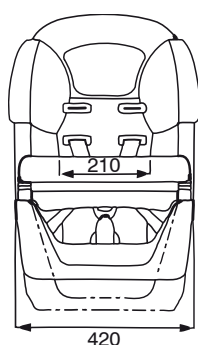

We also provide the option of service and maintenance visits by our trained engineer to keep your product in perfect working order.

Carrot II Measurements

MEASUREMENTS (mm)	MIN	MAX
Backrest Height	580	680
Overall Width of Chair	470	
Trunk Width (between balance pads)	230 approx	
Overall Weight of Chair	8 kg	
Approx User Weight	15 - under 49 kg	

Seat Depth (without front seat)	270
Seat Depth (standard)	445
Seat Depth (with 50mm extra pad)	495
Seat Depth (with 100mm extra pad)	545

Carrot II age range 3 - 15 years approx depending on physique

Extra pads can be inserted to extend the seat

Mini Carro Measurements

MEASUREMENTS (mm)	MIN	MAX
Backrest Height	-	640
Overall Width of Chair	420	
Trunk Width (between balance pads)	210	
Overall Weight of Chair	9 kg	
Approx User Weight	9 - under 18 kg	

Mini Carro age range 1-3 years approx depending on physique. As the Mini Carro is a smaller seat there is no height adjustment of the back.

Seat Depth (without front seat)	240
Seat Depth (standard)	430
Seat Depth (with 50mm extra pad)	480
Seat Depth (with urethane step kit)	530